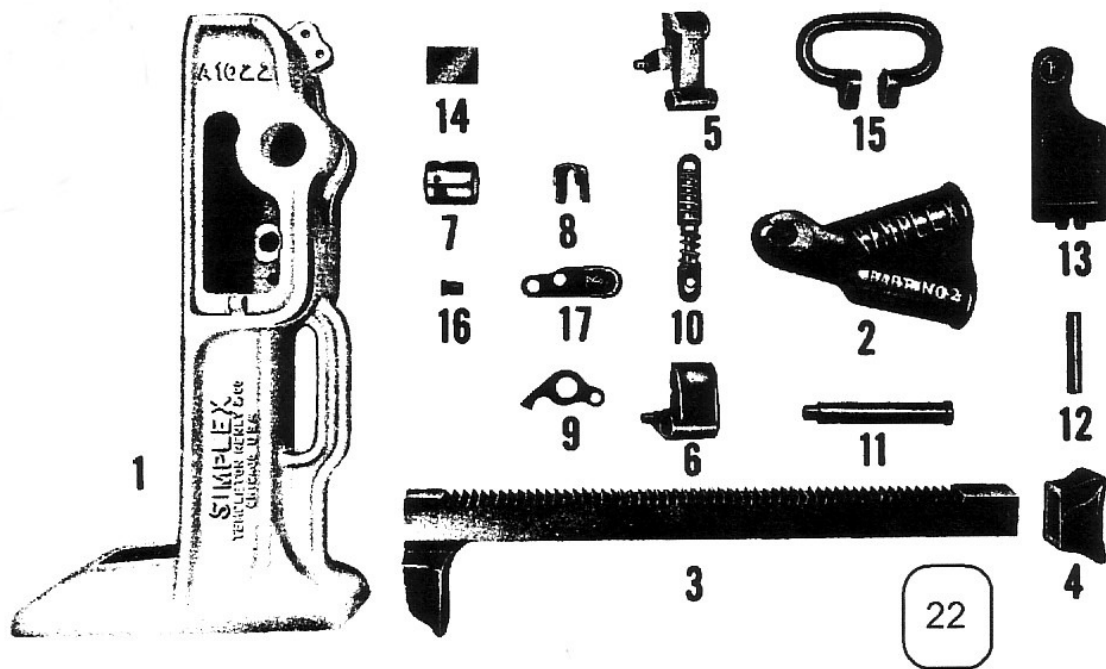

Item	Simplex RJA1022 Ratchet Jack
Drawing Set	WRPD 003
Issue Date	January 2013
Page	1 of 1
Issue No	1

Illustration No	Description	Part No
1	Housing	Not Available
2	Socket	90586
3	Rack Bar	90968
4	Cap	90247
5	Lifting Pawl	90588
6	Retaining Pawl	90589
7	Trunnion Bearing	90274
8	Key	90357
9	Spring Link Lever	90275
10	Spring Link Complete	90252
11	Retaining Pawl Pin Assembly	90273
12	Cap Pin	80269
13	Side Plate	90965U
14	Wearing Plate	90240
15	Handle	41192
16	Reversing Lever Rivet	90440
17	Reversing Lever	90970
18	Cotter Pin	93775
19	Side Plate Cotter Pin	93781
20	Handle Rivet	93898
21	Lever Bar	10665
22	Capacity & Instruction Label	98528