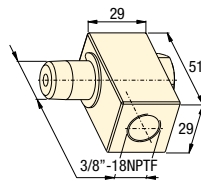

## 3/8" Swivel Connector

360 degree swivel coupler for optimal orientation of the hydraulic connection on cylinders, pumps and hoses.  
Order Model Number. XSC1

**A, AM  
BFZ  
FZ  
HF  
Series**

700 bar Fittings		Model Number	Dimensions (mm)				Diagram	
			A	B	C	D		
<b>Street Elbow</b>			<b>FZ1616</b>	23	33	3/8"-18 NPTF	3/8"-18 NPTF	
From: 3/8"-NPTF Male	To: 3/8"-NPTF Female							
<b>Reducing Connector</b>			<b>FZ1615</b>	28	25	3/8"-18 NPTF	1/4"-18 NPTF	
From: 3/8"-NPTF Female	To: 1/4"-NPTF Female							
From: 1/2"-NPTF Female	To: 3/8"-NPTF Female							
<b>Hexagon Nipple</b>			<b>FZ1608</b>	38	16	1/4"-18 NPTF	1/4"-18 NPTF	
From: 1/4"-NPTF	To: 1/4"-NPTF							
From: 3/8"-NPTF	To: 3/8"-NPTF							
From: 3/8"-NPTF	To: 3/8"-NPTF							
<b>Coupling</b>			<b>FZ1614</b>	29	23	3/8"-18 NPTF	3/8"-18 NPTF	
From: 3/8"-NPTF	To: 3/8"-NPTF							
From: 1/4"-NPTF	To: 1/4"-NPTF							
<b>Cross</b>			<b>FZ1613</b>	45	25	3/8"-18 NPTF	-	
From: 3/8"-NPTF Female	To: 3/8"-NPTF Female							
<b>Tee</b>			<b>FZ1612</b>	45	25	3/8"-18 NPTF	-	
From: 3/8"-NPTF	To: 3/8"-NPTF							
From: 1/4"-NPTF	To: 1/4"-NPTF							
<b>Street Tee</b>			<b>BFZ16312</b>	56	26	3/8"-18 NPTF	3/8"-18 NPTF	
From: 3/8"-NPTF Female	To: 3/8"-NPTF Male							
<b>Elbow</b>			<b>FZ1610</b>	33	20	3/8"-18 NPTF	-	
From: 3/8"-NPTF	To: 3/8"-NPTF							
From: 1/4"-NPTF	To: 1/4"-NPTF							
<b>Reducer</b>			<b>FZ1630</b>	19	19	1/4"-18 NPTF	3/8"-18 NPTF	
From: 3/8"-NPTF	To: 1/4"-NPTF							
From: 1/4"-NPTF	To: 1/2"-NPTF							
From: 3/8"-NPTF	To: G1/4"							
<b>Adaptor</b>			<b>BFZ-16411</b>	35	19	1/4"-18 NPTF	G1/4"	
From: G1/4"	To: 1/4"-NPTF							
From: G1/4"	To: 1/8"-NPTF							
From: G3/8"	To: 1/4"-NPTF							
From: G3/8"	To: 3/8"-NPTF							
<b>Adaptor</b>			<b>FZ1055</b>	44	23	1/4"-18 NPTF	3/8"-18 NPTF	
From: 1/4"-NPTF	To: 3/8"-NPTF							
From: 1/4"-NPTF	To: 1/8"-NPTF							
From: 1/2"-NPTF	To: 3/8"-NPTF							
<b>Swivel Fitting</b>			<b>FZ1660</b>	40	22	3/8"-18 NPTF	3/8"-18 NPSM	
From: 3/8"-NPTF Male	To: 3/8"-NPSM Female							