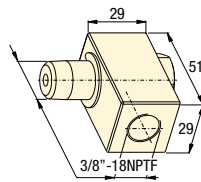

Hydraulic Oil, Manifolds and Fittings

3/8" Swivel Connector

360 degree swivel coupler for optimal orientation of the hydraulic connection on cylinders, pumps and hoses.
Order Model Number. **XSC1**

**A, AM
BFZ
FZ
HF
Series**

700 bar Fittings		Model Number	Dimensions (mm)				Diagram	
			A	B	C	D		
Street Elbow			FZ1616	23	33	3/8"-18 NPTF	3/8"-18 NPTF	
From: 3/8"-NPTF Male	To: 3/8"-NPTF Female							
Reducing Connector			FZ1615	28	25	3/8"-18 NPTF	1/4"-18 NPTF	
From: 3/8"-NPTF Female	To: 1/4"-NPTF Female							
From: 1/2"-NPTF Female	To: 3/8"-NPTF Female		FZ1625	47	29	1/2"-14 NPTF	3/8"-18 NPTF	
Hexagon Nipple			FZ1608	38	16	1/4"-18 NPTF	1/4"-18 NPTF	
From: 1/4"-NPTF	To: 1/4"-NPTF							
From: 3/8"-NPTF	To: 3/8"-NPTF							
From: 3/8"-NPTF	To: 3/8"-NPTF							
Coupling			FZ1614	29	23	3/8"-18 NPTF	3/8"-18 NPTF	
From: 3/8"-NPTF	To: 3/8"-NPTF							
From: 1/4"-NPTF	To: 1/4"-NPTF							
Cross			FZ1613	45	25	3/8"-18 NPTF	-	
From: 3/8"-NPTF Female	To: 3/8"-NPTF Female							
Tee			FZ1612	45	25	3/8"-18 NPTF	-	
From: 3/8"-NPTF	To: 3/8"-NPTF							
From: 1/4"-NPTF	To: 1/4"-NPTF							
Street Tee			BFZ16312	56	26	3/8"-18 NPTF	3/8"-18 NPTF	
From: 3/8"-NPTF Female	To: 3/8"-NPTF Male							
Elbow			FZ1610	33	20	3/8"-18 NPTF	-	
From: 3/8"-NPTF	To: 3/8"-NPTF							
From: 1/4"-NPTF	To: 1/4"-NPTF		FZ1638	36	24	1/4"-18 NPTF	-	
Reducer			FZ1630	19	19	1/4"-18 NPTF	3/8"-18 NPTF	
From: 3/8"-NPTF	To: 1/4"-NPTF							
From: 1/4"-NPTF	To: 1/2"-NPTF							
From: 3/8"-NPTF	To: G1/4"							
Adaptor			BFZ-16411	35	19	1/4"-18 NPTF	G1/4"	
From: G1/4"	To: 1/4"-NPTF							
From: G1/4"	To: 1/8"-NPTF							
From: G3/8"	To: 1/4"-NPTF							
From: G3/8"	To: 3/8"-NPTF							
Adaptor			FZ1055	44	23	1/4"-18 NPTF	3/8"-18 NPTF	
From: 1/4"-NPTF	To: 3/8"-NPTF							
From: 1/4"-NPTF	To: 1/8"-NPTF							
From: 1/2"-NPTF	To: 3/8"-NPTF							
Swivel Fitting			FZ1660	40	22	3/8"-18 NPTF	3/8"-18 NPTF	
From: 3/8"-NPTF Male	To: 3/8"-NPTF Female							