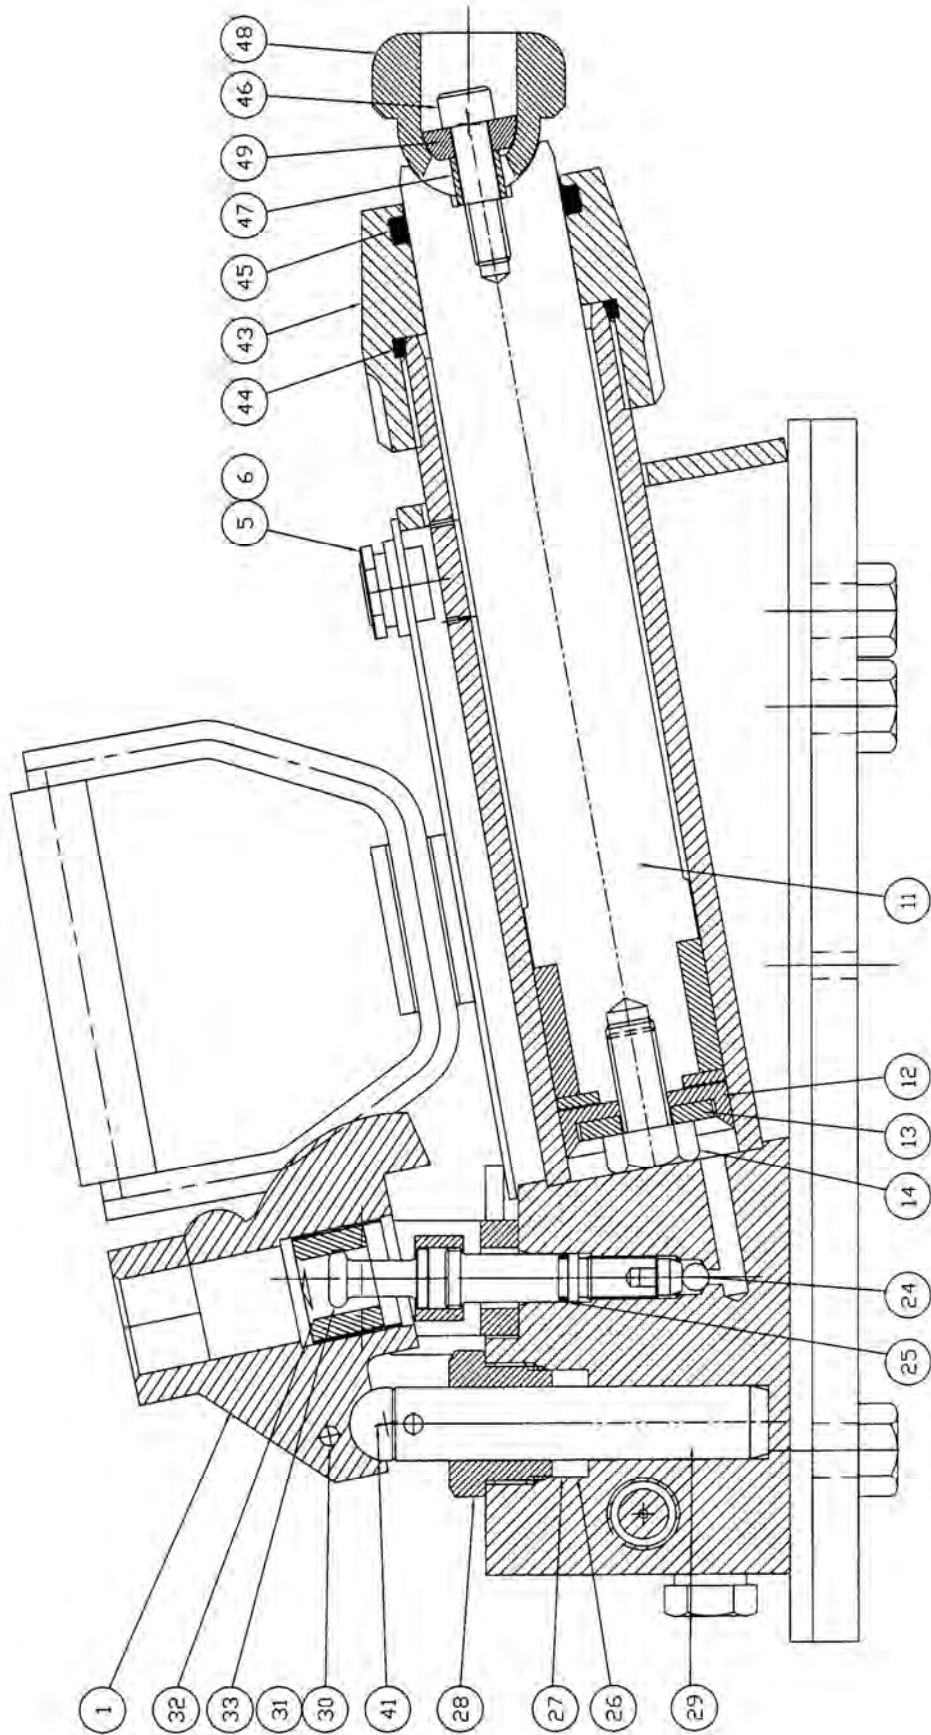

Item	Zwicky Track Aligner Jack
Drawing Set	WRPD 008
Issue Date	January 2013
Page	1 of 3
Issue No	1

Item	Zwicky Track Aligner Jack
Drawing Set	WRPD 008
Issue Date	January 2013
Page	2 of 3
Issue No	1

Item	Part No	Description	Quantity
1	JF 574	Saddle	1
2	SP 41P	Lock Washer	2
3	JB 152	Trunion Screw	2
4	JF536/1	Overload Valve Assembly	1
5	J 667	Air Filler Washer	1
6	JF 632	Air Filler Assembly	1
7	HB 12	Base Assembly Fasteners	4
11	SD 7424	Main Ram	1
12	A 282	Cup Washer	1
13	A 283	Cup Washer Clamp	1
14	HSS 12	Cup Washer Screw	1
15	JF 345/1	Valve Assembly	1
16	JF 345	Filter	1
17	JF 518	Ball Valve Cage	1
18	JF 551	Skid Ring Washer	1
19	JF 620	O Ring	3
20	JE 640	Suction Ball Valve	1
21	KO 391	Delivery Ball Valve	1
22	JF 521	Pump Skid Ring	1
23	JF 519	Valve Cage Plug	1
24	J 549	Release Valve Ball	1
25	JA 351	O Ring	1
26	JF 353	Pump Seal Ring	1
27	JF 347	Pump Seal Backing Washer	1
28	JF 545	Pump Gland Nut	1
29	JF 527	Pump Plunger	1
30	JF 328B	Pump Plunger Pin	2
31	JF 327	Pump Plunger Link	2
32	JB 140	TurnScrew	1
33	JF 346	Release Plunger	1
34	SB 7514	Alloy Base	1
35	JF 533	Plug	1
36	OR 674	O Ring	1
37	JF 536	Lead Seal	1
38	JF 532	Valve Adjuster	1
39	K 143	Spring	1
40	JF 531	Valve Plunger	1
41	JF 553/1	Pump Saddle Shoe	1
43	SD 7425B	Ram Collar	1
44	JB 792	O Ring	1
45	OR 1600	O Ring	1
46	CHS 38	Cap Head Screw	1
47	SD 7517	Spacer	1
48	SD 7749	Jack Swivel Head	1
49	SD 7427	Swivel Head Retainer	1
50	SD 7648	Base Carry Handle Assembly	2
51	SD 7648F	Base Carry Handle Fastener	4