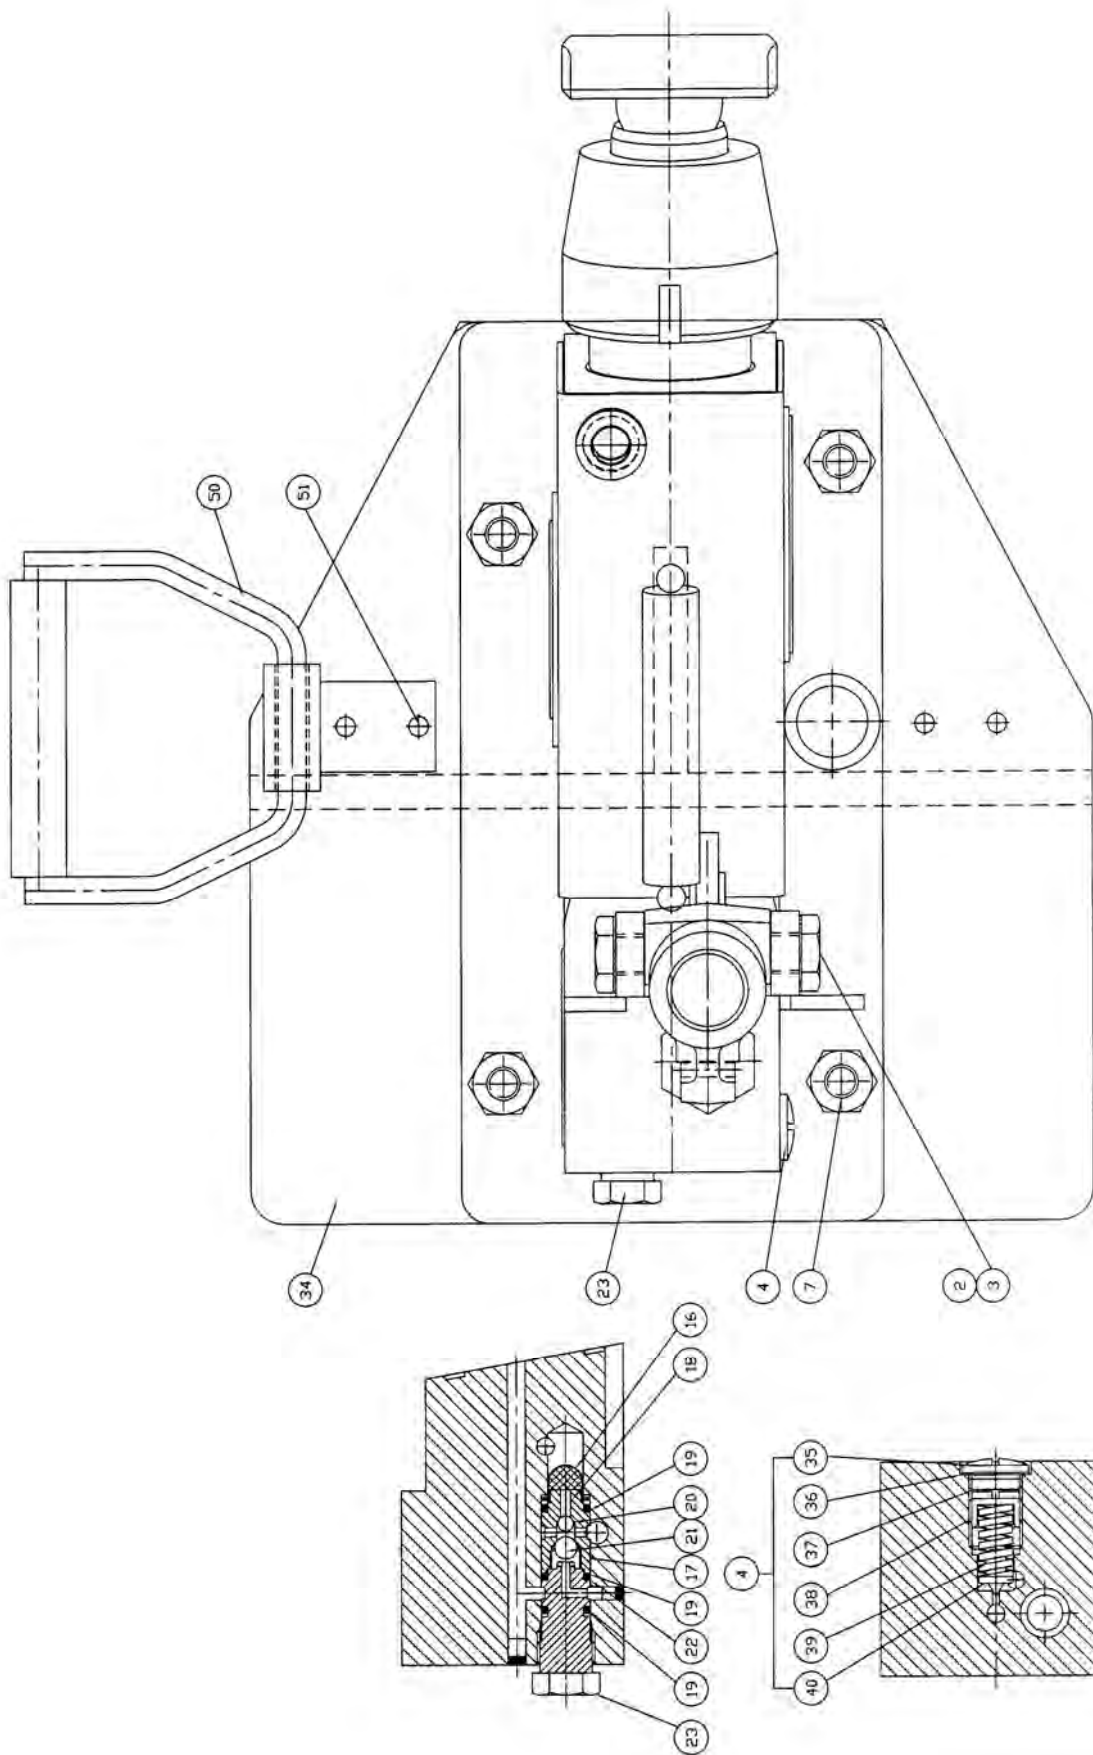

Item	Zwicky Track Aligner Jack
Drawing Set	WRPD 008
Issue Date	January 2013
Page	1 of 3
Issue No	1

Item	Zwicky Track Aligner Jack
Drawing Set	WRPD 008
Issue Date	January 2013
Page	2 of 3
Issue No	1

Item	Part No	Description	Quantity
1	JF 574	Saddle	1
2	SP 41P	Lock Washer	2
3	JB 152	Trunion Screw	2
4	JF536/1	Overload Valve Assembly	1
5	J 667	Air Filler Washer	1
6	JF 632	Air Filler Assembly	1
7	HB 12	Base Assembly Fasteners	4
11	SD 7424	Main Ram	1
12	A 282	Cup Washer	1
13	A 283	Cup Washer Clamp	1
14	HSS 12	Cup Washer Screw	1
15	JF 345/1	Valve Assembly	1
16	JF 345	Filter	1
17	JF 518	Ball Valve Cage	1
18	JF 551	Skid Ring Washer	1
19	JF 620	O Ring	3
20	JE 640	Suction Ball Valve	1
21	KO 391	Delivery Ball Valve	1
22	JF 521	Pump Skid Ring	1
23	JF 519	Valve Cage Plug	1
24	J 549	Release Valve Ball	1
25	JA 351	O Ring	1
26	JF 353	Pump Seal Ring	1
27	JF 347	Pump Seal Backing Washer	1
28	JF 545	Pump Gland Nut	1
29	JF 527	Pump Plunger	1
30	JF 328B	Pump Plunger Pin	2
31	JF 327	Pump Plunger Link	2
32	JB 140	TurnScrew	1
33	JF 346	Release Plunger	1
34	SB 7514	Alloy Base	1
35	JF 533	Plug	1
36	OR 674	O Ring	1
37	JF 536	Lead Seal	1
38	JF 532	Valve Adjuster	1
39	K 143	Spring	1
40	JF 531	Valve Plunger	1
41	JF 553/1	Pump Saddle Shoe	1
43	SD 7425B	Ram Collar	1
44	JB 792	O Ring	1
45	OR 1600	O Ring	1
46	CHS 38	Cap Head Screw	1
47	SD 7517	Spacer	1
48	SD 7749	Jack Swivel Head	1
49	SD 7427	Swivel Head Retainer	1
50	SD 7648	Base Carry Handle Assembly	2
51	SD 7648F	Base Carry Handle Fastener	4