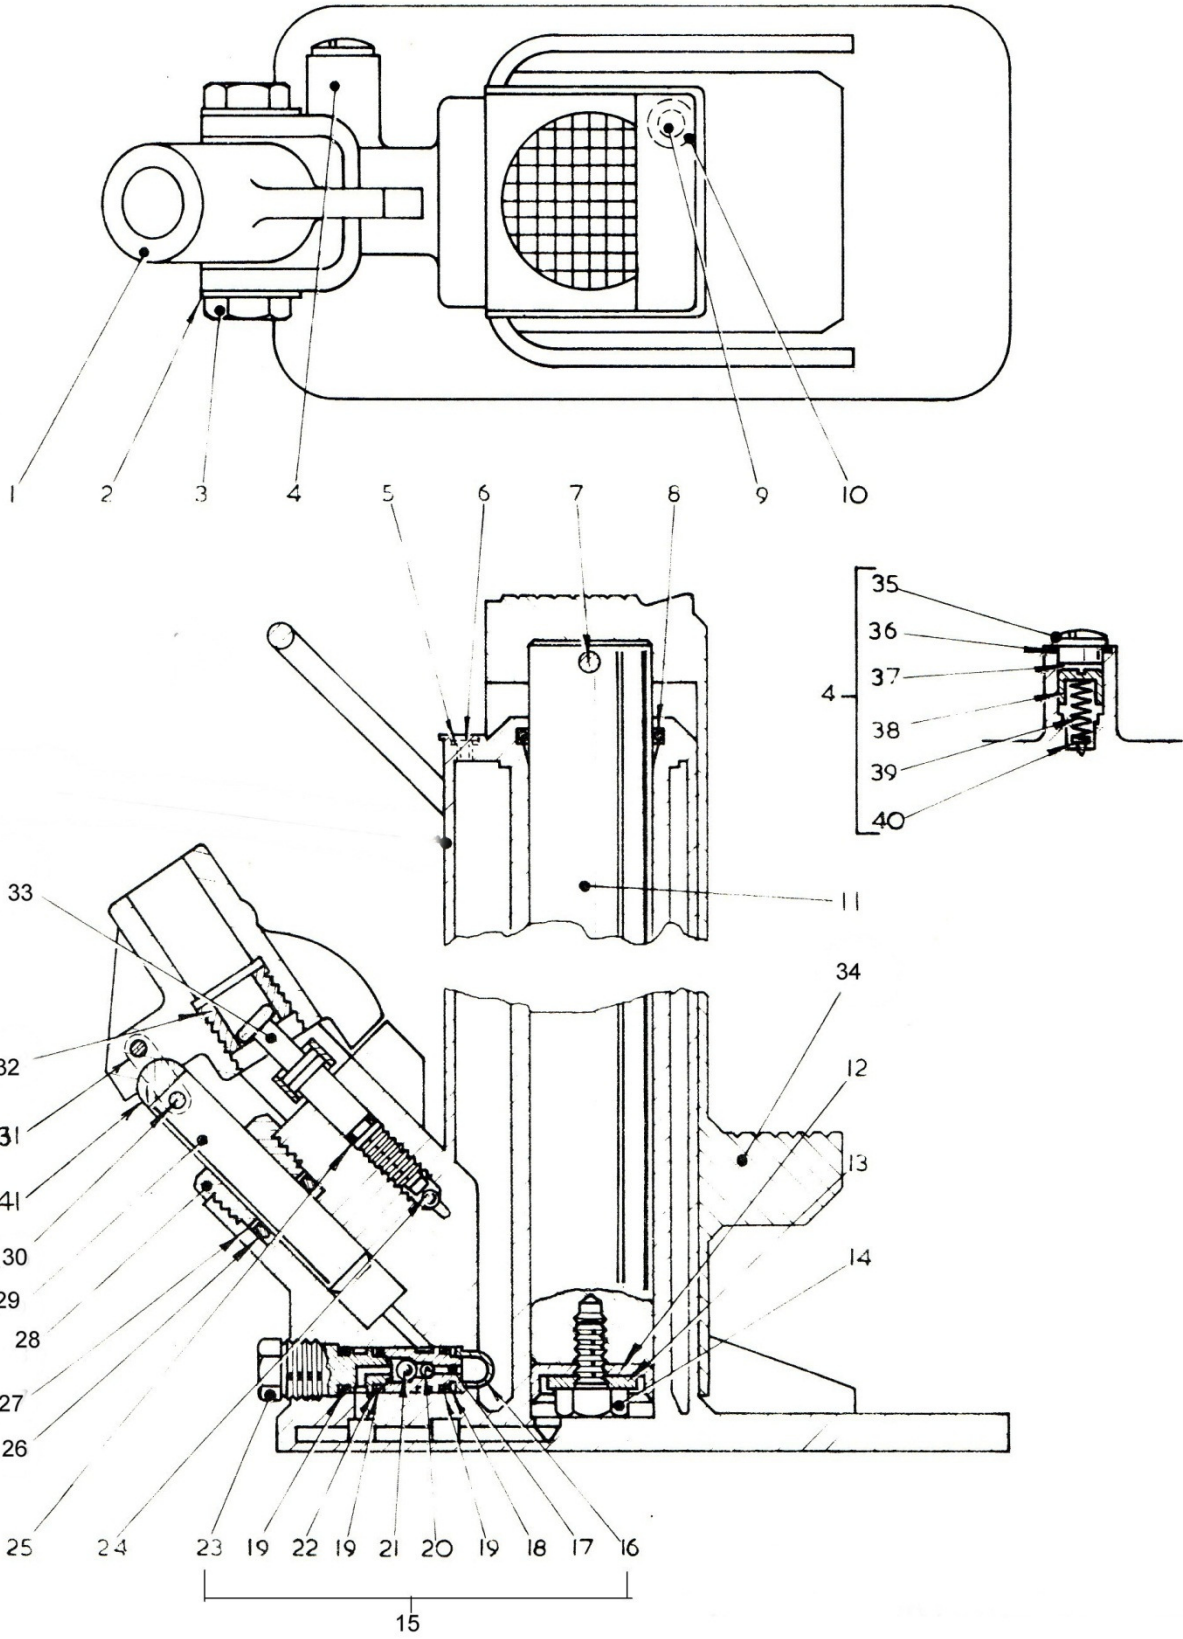

Item	Zwicky B805 Toe Jack
Drawing Set	WRPD 007
Issue Date	January 2013
Page	1 of 2
Issue No	1

Item	Zwicky B805 Toe Jack
Drawing Set	WRPD 007
Issue Date	January 2013
Page	2 of 2
Issue No	1

Item	Part No	Description	Quantity
1	JF 574	Saddle	1
2	SP 41P	Lock Washer	2
3	JB 152	Trunion Screw	2
4	JF536/1	Overload Valve Assembly	1
5	J 955	Air Valve Seal Washer	1
6	JA 557	Air Valve	1
7	SP 1/4	Spring Pin	1
8	OR 1734	Ring Wiper Seal	1
9	JF 341	Filler Screw	1
10	JB 788	Filler Screw Washer	1
11	XSD 1587	Main Ram	1
12	A 282	Cup Washer	1
13	A 283	Cup Washer Clamp	1
14	HSS 12	Cup Washer Screw	1
15	JF 345/1	Valve Assembly	1
16	JF 345	Filter	1
17	JF 518	Ball Valve Cage	1
18	JF 551	Skid Ring Washer	1
19	JF 620	O Ring	3
20	JE 640	Suction Ball Valve	1
21	KO 391	Delivery Ball Valve	1
22	JF 521	Pump Skid Ring	1
23	JF 519	Valve Cage Plug	1
24	J 549	Release Valve Ball	1
25	JA 351	O Ring	1
26	JF 353	Pump Seal Ring	1
27	JF 347	Pump Seal Backing Washer	1
28	JF 545	Pump Gland Nut	1
29	JF 527	Pump Plunger	1
30	JF 328B	Pump Plunger Pin	2
31	JF 327	Pump Plunger Link	2
32	JB 140	Turnscrew	1
33	JF 346	Release Plunger	1
34	XSC 1377	Toe Assembly for F.805/BR	1
35	JF.533	Plug	1
36	OR.674	O Ring	1
37	JF 536	Lead Seal	1
38	JF 532	Valve Adjuster	1
39	K 143	Spring Ping	1
40	JF 531	Valve Plunger	1
41	JF 553/1	Pump Saddle Shoe	1