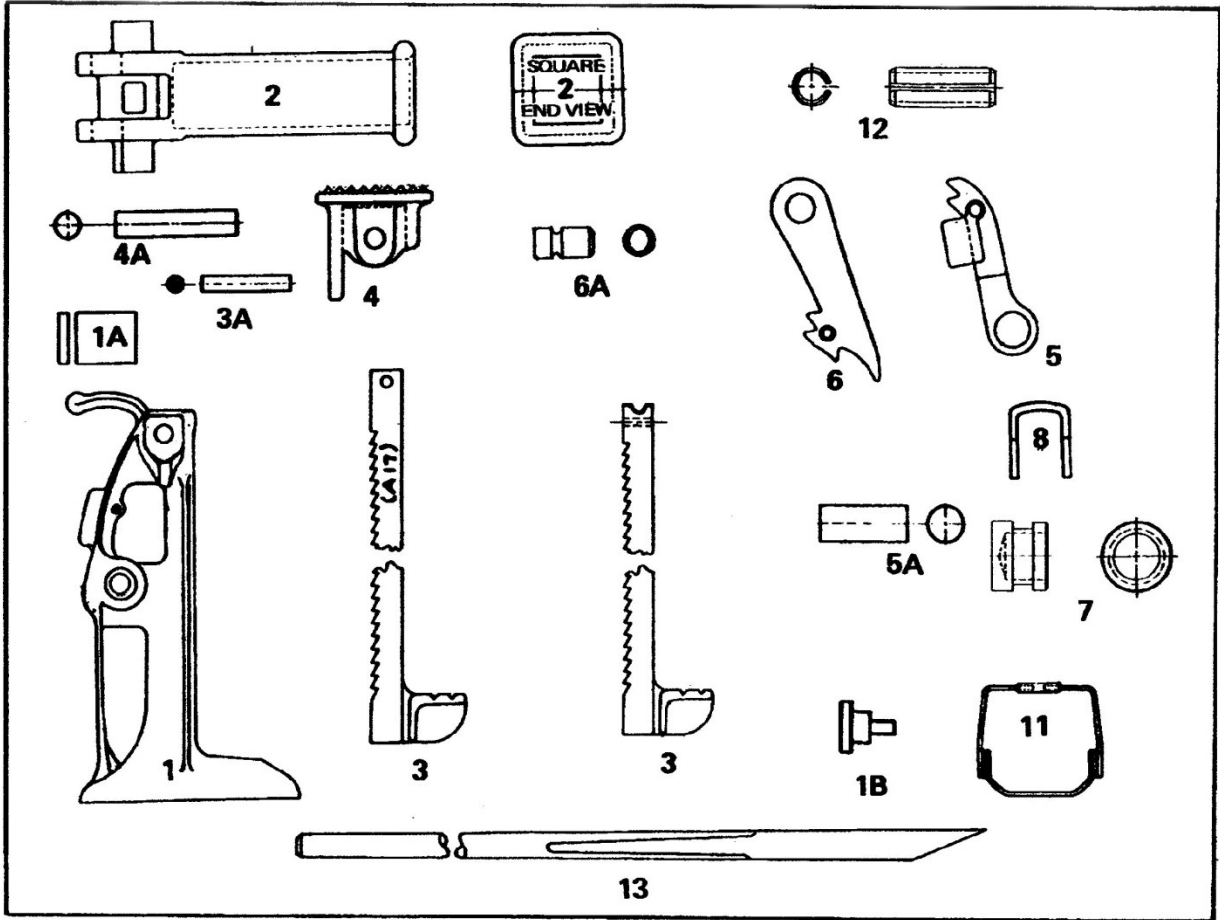

Item	Simplex 02075 (A17) Trip Jack
Drawing Set	WRPD 004
Issue Date	January 2013
Page	1 of 1
Issue No	1

Illustration No	Description	Part No
1	Housing	90230
1A	Wear Plate	90460
1B	Pawl Spring Pin	90473
2	Lever Socket	90475
3	Rack Bar	90231
3A		
4	Cap	90447
4A	Cap Pin	90448
5	Lifting Pawl	90454
5A	Lifting Pawl Pin	90455
6	Retaining Pawl	90456
6A	Retaining Pawl Pin	90477
7	Trunnion Bearing	90356
8	Trunnion Bearing Key	90357
11	Pawl Spring Complete	90469
12	Housing Roll Pin	80272
13	Operating Lever	N/A